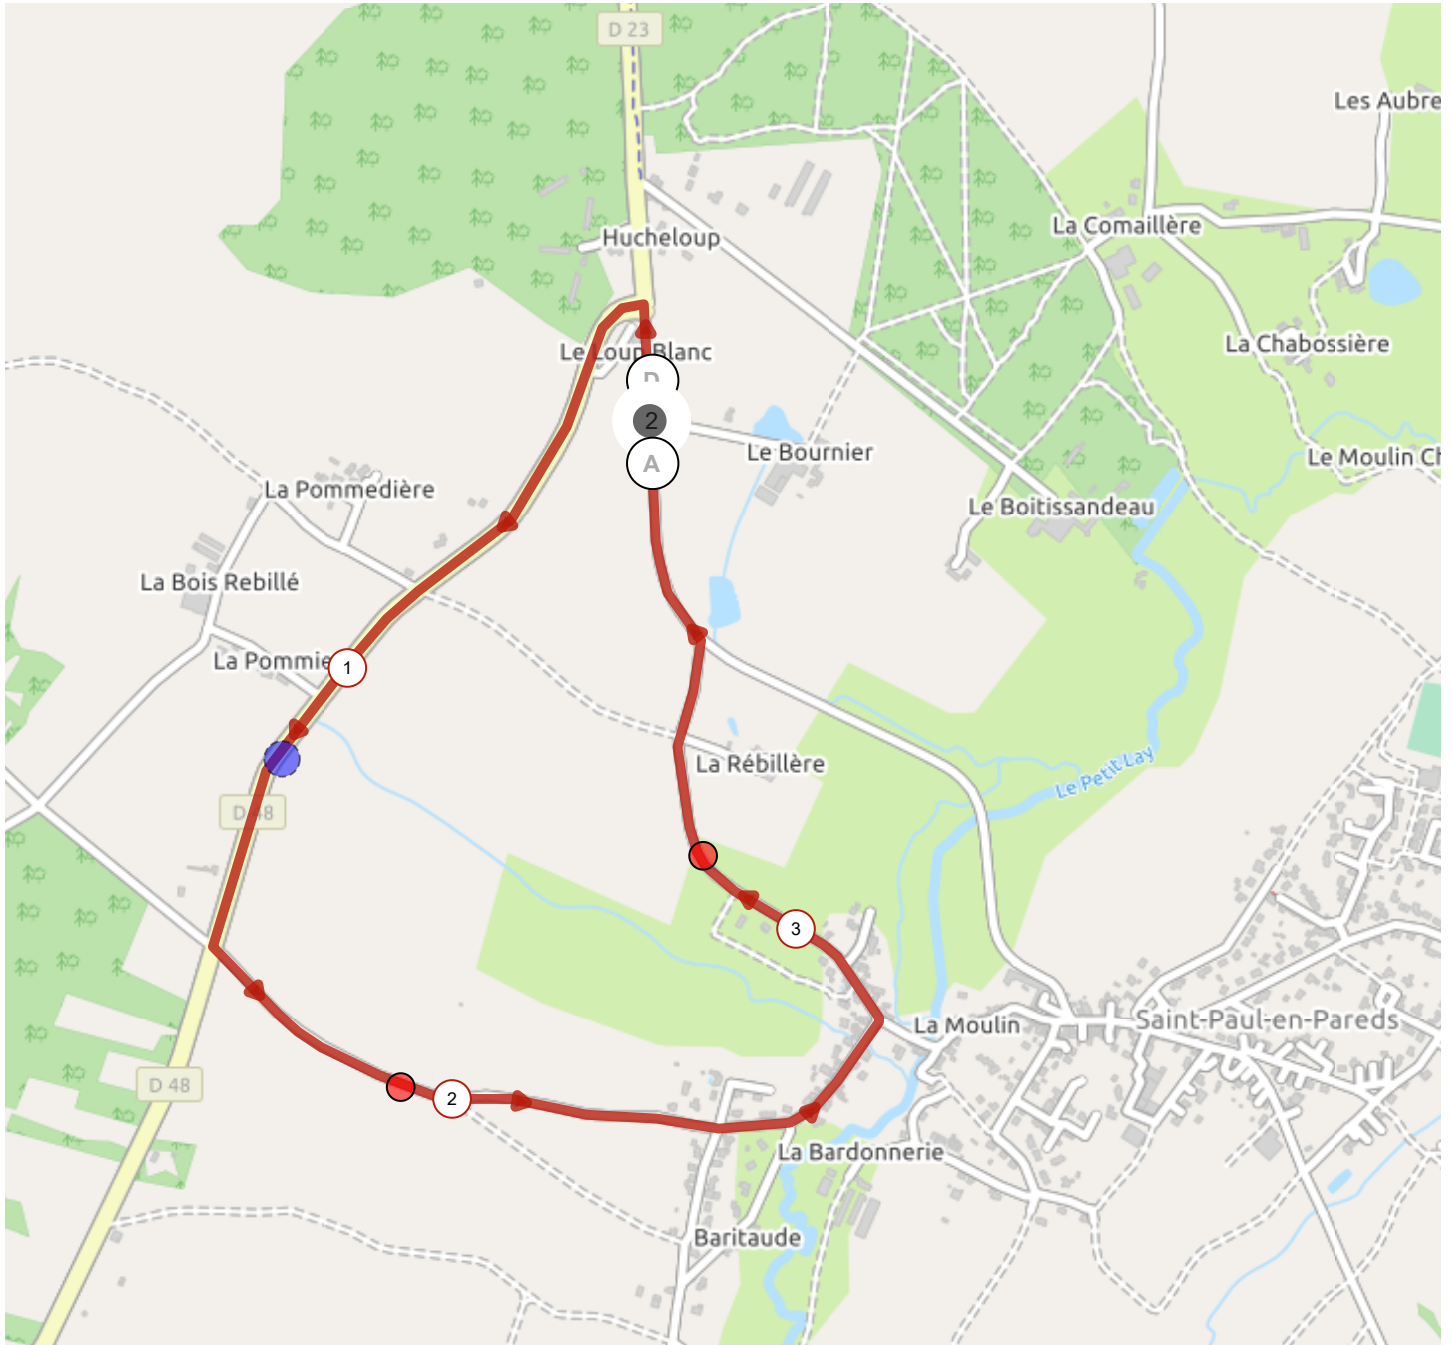

12673977 | Cyclisme - Route | **Le Loup Blanc**
Saint-Paul-en-Pareds -> Saint-Paul-en-Pareds
13.953 km ↑ 43 m ↓ 43 m ▲ 90 m ▼ 125 m

90m 125m 43m 43m

Leaflet | Maps © Thunderforest thunderforest.com - Data © OpenStreetMap contributors, Powered by GraphHopper

© 2021 Openrunner